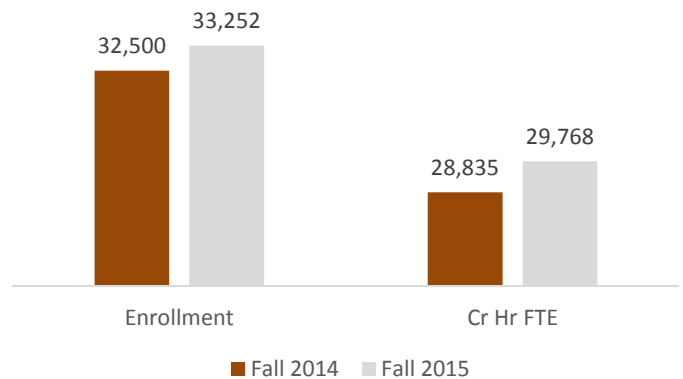

Enrollment and Student Credit Hour FTE Growth

Comparisons

	Fall 2014	Fall 2015	% Change
Enrollment	32,500	33,252	2.3%
Cr Hr FTE	28,835	29,768	3.2%

Note: University System of Georgia Student Credit Hour Full-time Student Equivalent: Undergraduate = Semester CrHr / 12 + Graduate = Semester CrHr / 9