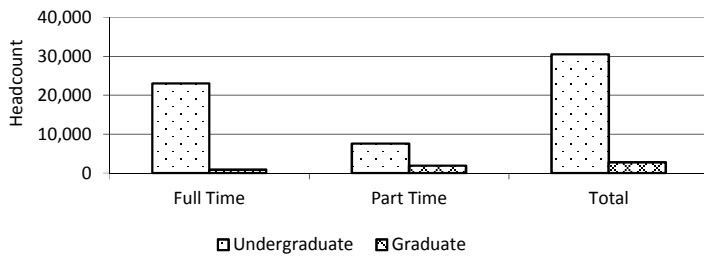

KENNESAW STATE UNIVERSITY FALL 2015 FACT SHEET

Enrollment Characteristics

Fall 2015 Enrollment

	Full Time	Part Time	Total
Undergraduate	22,974	7,506	30,480
Graduate	929	1,843	2,772
Total	23,903	9,349	33,252

	Graduate	Undergraduate	Total
Lower Level		14,652	14,652
Upper Level		15,629	15,629
Transients and Other		199	199
Non- Degree Seeking	74		74
Masters	2,112		2,112
Educ. Spec.	354		354
Doctorate	232		232
Total	2,772	30,480	33,252