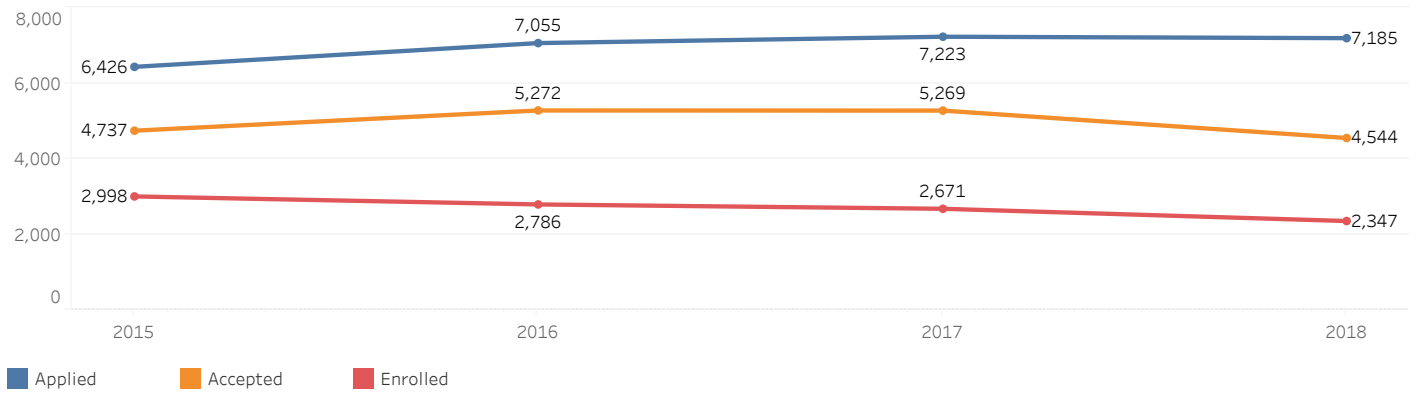

UNDERGRADUATE TRANSFERS

Fall 2015 - Fall 2018

Term	Applied	Accepted	% Applied Accepted	Enrolled	% Applied Enrolled	% Accepted Enrolled
2015	6,426	4,737	74	2,998	47	63
2016	7,055	5,272	75	2,786	40	53
2017	7,223	5,269	73	2,671	37	51
2018	7,185	4,544	63	2,347	33	52