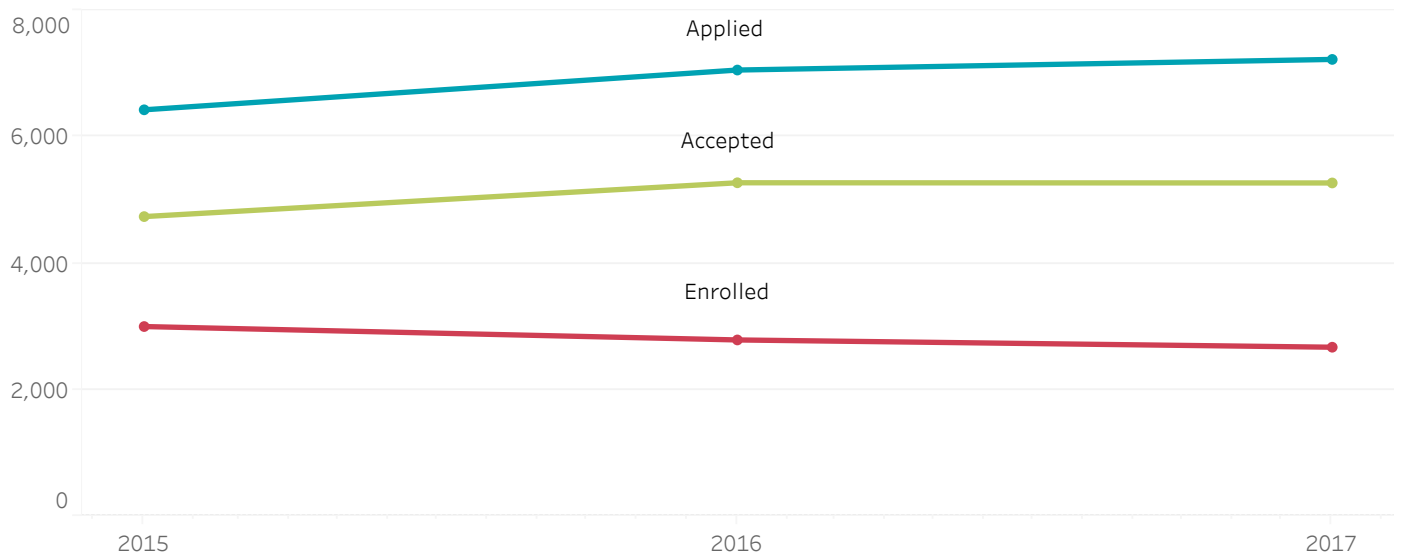

# UNDERGRADUATE TRANSFERS

## Fall 2015 - Fall 2017

	Applied	Accepted	% Applied Accepted	Enrolled	% Applied Enrolled	% Accepted Enrolled
2015	6,426	4,737	74	2,998	47	63
2016	7,055	5,272	75	2,786	40	53
2017	7,223	5,269	73	2,671	37	51