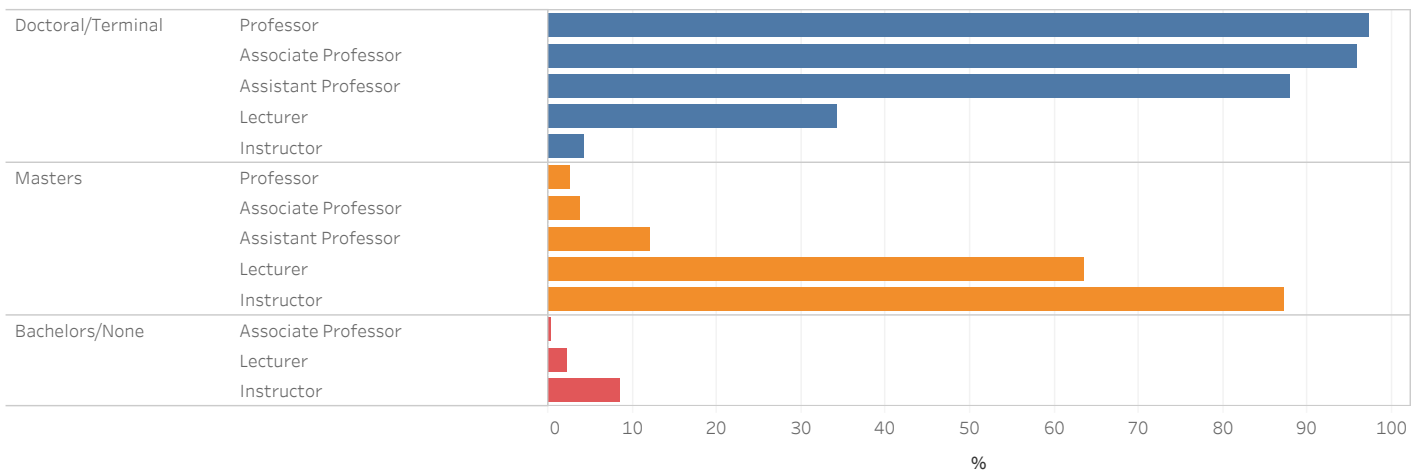

# HIGHEST EARNED DEGREES OF FULL-TIME INSTRUCTIONAL FACULTY BY RANK

## Fall 2018

Category Desc	Fac Degr Updated			Total %
	Doctoral/Terminal %	Masters %	Bachelors/None %	
Professor	97.38	2.62		100.00
Associate Professor	95.90	3.75	0.34	100.00
Assistant Professor	87.83	12.17		100.00
Instructor	4.26	87.23	8.51	100.00
Lecturer	34.33	63.52	2.15	100.00
<b>Total</b>	<b>78.43</b>	<b>20.73</b>	<b>0.85</b>	<b>100.00</b>