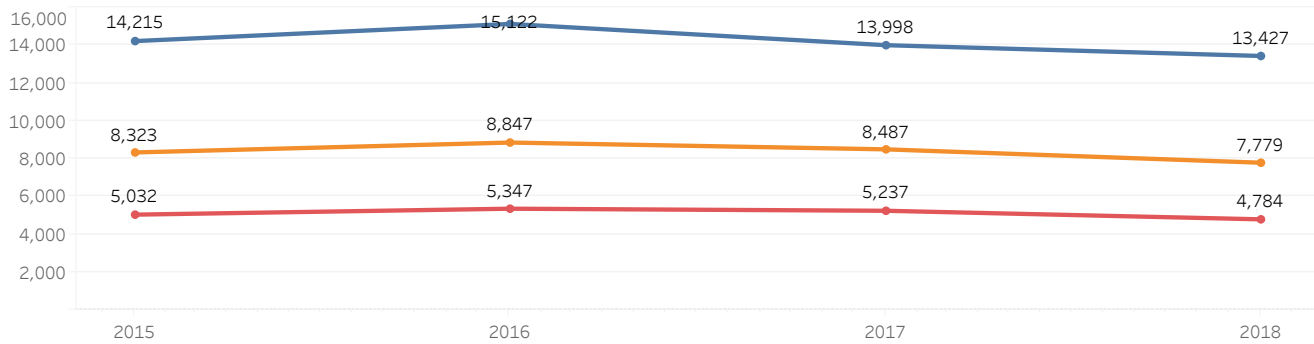

FIRST-YEAR APPLICANTS BY ADMISSION STATUS

Fall 2015 - Fall 2018

■ Applied
 ■ Accepted
 ■ Enrolled

Term	Applied	Accepted	% Applied Accepted	Enrolled	% Applied Enrolled	% Accepted Enrolled
2015	14,215	8,323	59	5,032	35	60
2016	15,122	8,847	59	5,347	35	60
2017	13,998	8,487	61	5,237	37	62
2018	13,427	7,779	58	4,784	36	61

New First-Year Students include Summer and Fall matriculants.
 Source: Kennesaw State University Data Warehouse