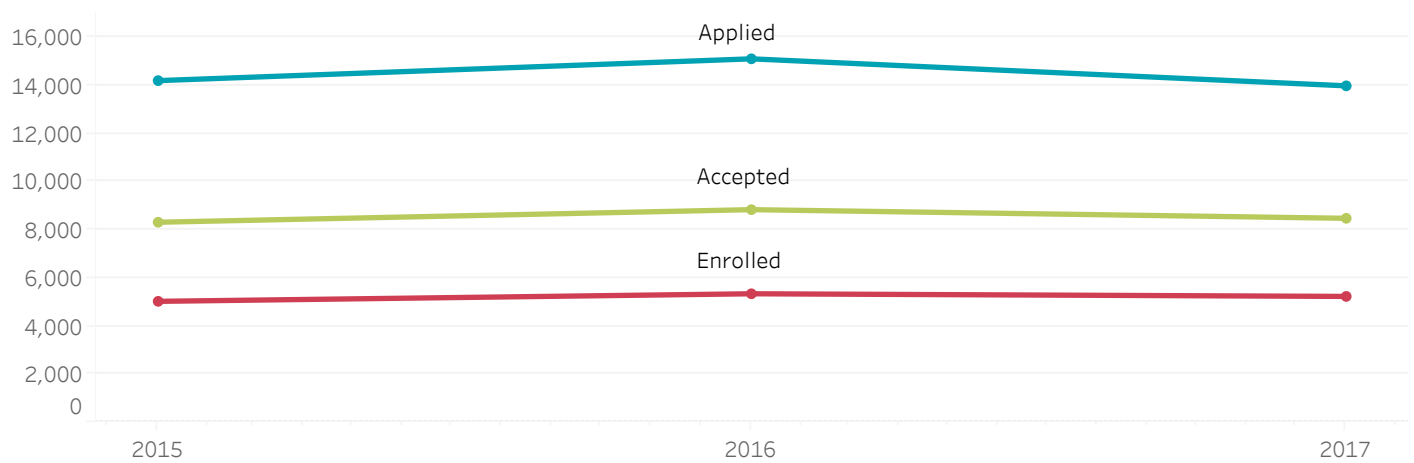

## FIRST-YEAR APPLICANTS BY ADMISSION STATUS Fall 2015 - Fall 2017

	Applied	Accepted	% Applied Accepted	Enrolled	% Applied Enrolled	% Accepted Enrolled
2015	14,215	8,323	59	5,032	35	60
2016	15,122	8,847	59	5,347	35	60
2017	13,998	8,487	61	5,237	37	62

<sup>1</sup>New First-Year Students include Summer and Fall matriculants.  
Source: Kennesaw State University Data Warehouse