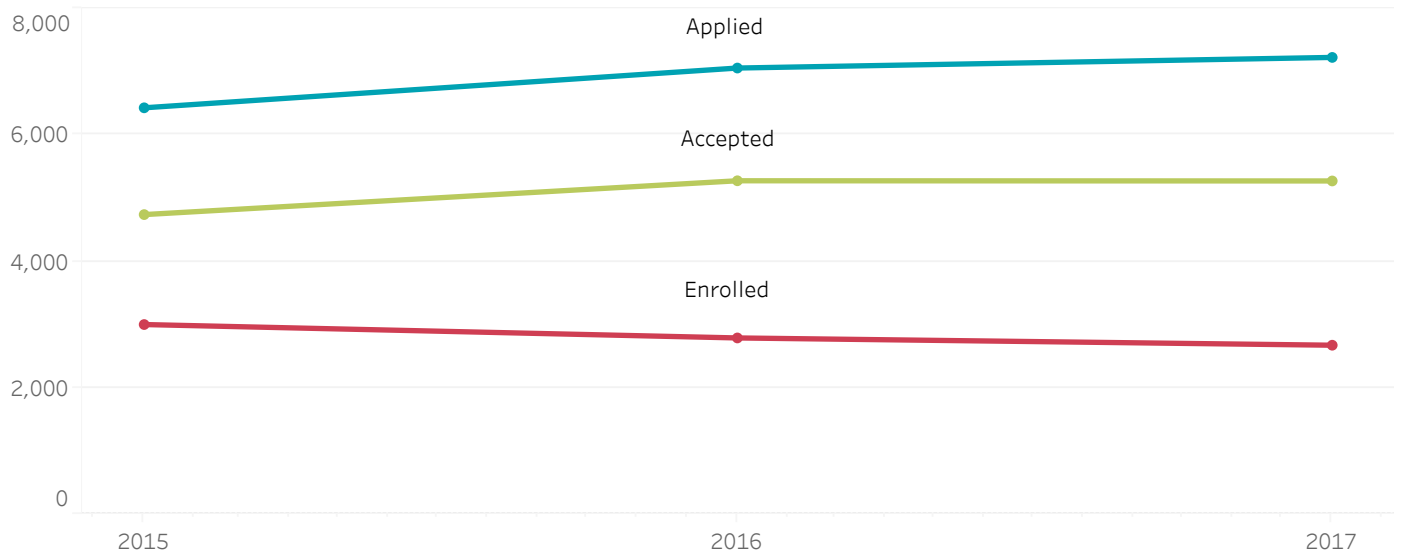

# UNDERGRADUATE TRANSFERS

## Fall 2015 - Fall 2017

	Applied	Accepted	% Applied Accepted	Enrolled	% Applied Enrolled	% Accepted Enrolled
2015	6,426	4,737	74	2,998	47	63
2016	7,055	5,272	75	2,786	40	53
2017	7,223	5,269	73	2,671	37	51