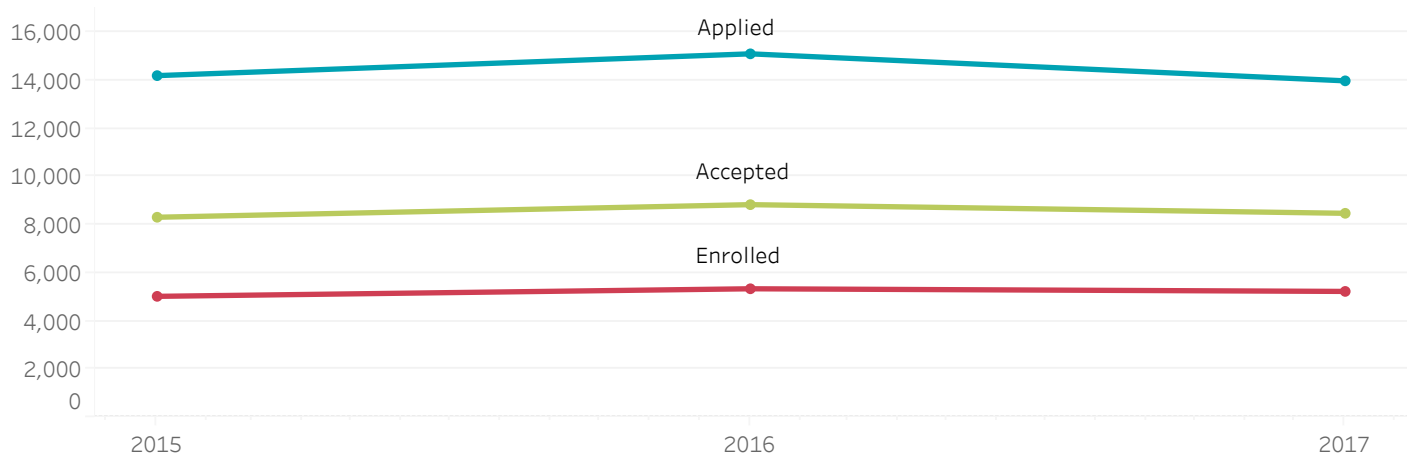

FIRST-YEAR APPLICANTS BY ADMISSION STATUS Fall 2015 - Fall 2017

	Applied	Accepted	% Applied Accepted	Enrolled	% Applied Enrolled	% Accepted Enrolled
2015	14,215	8,323	59	5,032	35	60
2016	15,122	8,847	59	5,347	35	60
2017	13,998	8,487	61	5,237	37	62

¹New First-Year Students include Summer and Fall matriculants.
Source: Kennesaw State University Data Warehouse