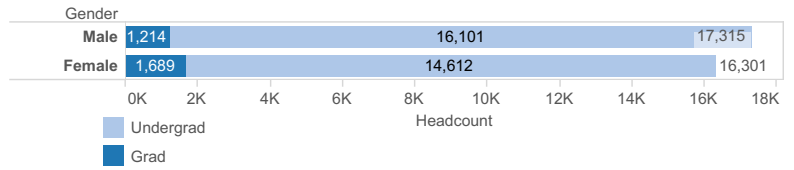

KSU Enrollment Profile Spring Semester 2018

Level

Level	Headcount	Average Age
Undergraduate	30,713	23
Graduate	2,903	35
Total	33,616	24

Gender