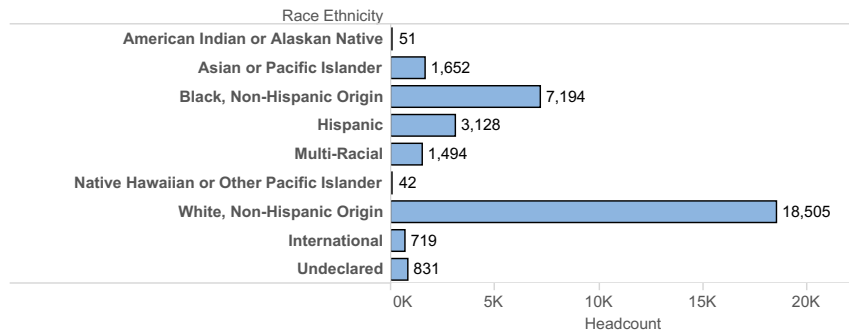

KSU Enrollment Profile Spring Semester 2018

Level

Level	Headcount	Average Age
Undergraduate	30,713	23
Graduate	2,903	35
Total	33,616	24

Gender

Classification

Ethnicity

Full-Time / Part-Time

Student Type