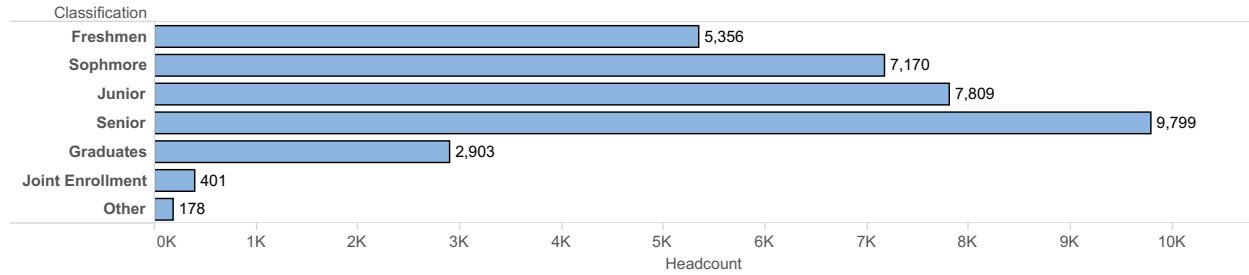

Classification