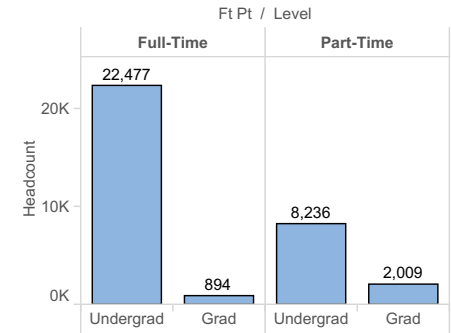

Full-Time / Part-Time