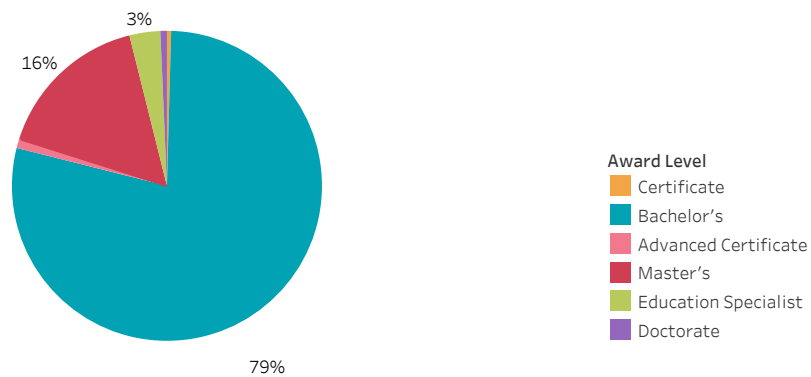

DEGREES CONFERRED BY LEVEL  
Fiscal Year 2017

DEGREES CONFERRED BY COLLEGE AND DEGREE LEVEL  
Fiscal Year 2017

College	Certificate	Bachelor's	Advanced Certificate	Master's	Education Specialist	Doctorate	Total
Bagwell College of Education		199		276	195	21	691
Coles College of Business	6	999	6	255		12	1,278
College of Architecture and Construction Management	6	94		7			107
College of the Arts	1	153					154
College of Computing and Software Engineering		294	43	167			504
College of Humanities and Social Sciences	4	1,397	3	118		8	1,530
College of Science and Mathematics		314		43			357
Southern Polytechnic College of Engineering and Engineering Technology	7	497	4	42			550
WellStar College of Health and Human Services	1	508		75			584
University College	1	315		2			318
Graduate College			3				3
<b>Total</b>	<b>26</b>	<b>4,770</b>	<b>59</b>	<b>985</b>	<b>195</b>	<b>41</b>	<b>6,076</b>

Note: Fiscal Year includes Summer, Fall, and Spring Terms.  
Source: IPEDS Completion Survey